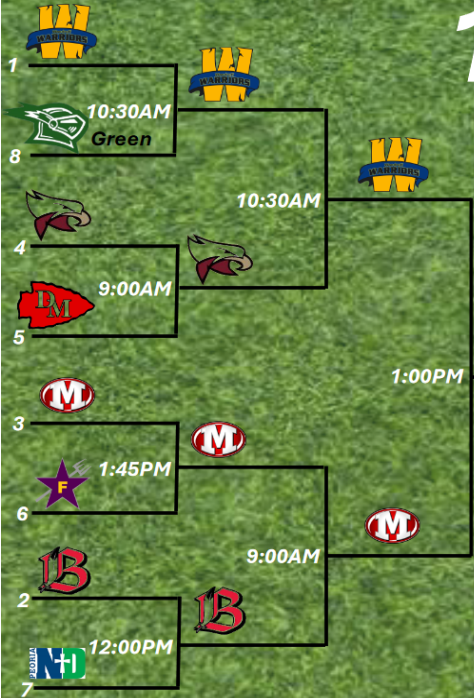

Round 1 Round 2

10U

Championship

3rd Place

WHERE TOMORROW'S STARS PLAY TODAY

JFLOCI PLAYOFF

CHAMPIONSHIP

20 24

Illinois Valley Central High School
1300 W Sycamore St.
Chillicothe, IL 61523

EVERY SEASON STARTS AT

DICK'S

SPORTING GOODS