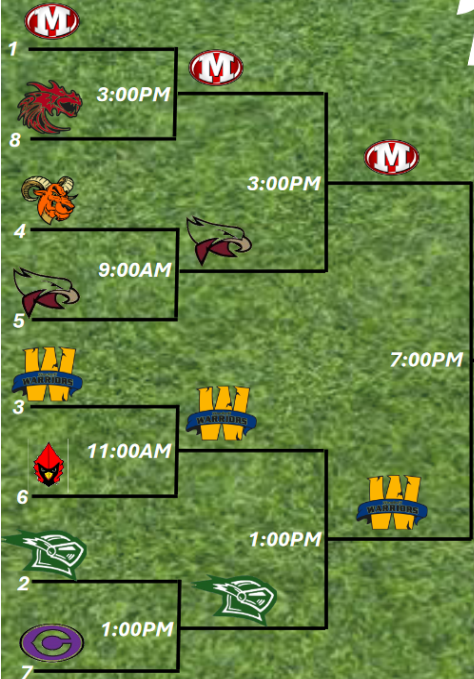

Round 1 Round 2

14U

WHERE TOMORROW'S STARS PLAY TODAY

JFLOCI PLAYOFF CHAMPIONSHIP

20 CHILlicothe ILLINOIS 7 NOVEMBER 2ND, 2024 24

Championship

Illinois Valley Central High School
1300 W Sycamore St.
Chillicothe, IL 61523

7:00PM

3rd Place

EVERY SEASON STARTS AT

DICK'S SPORTING GOODS.