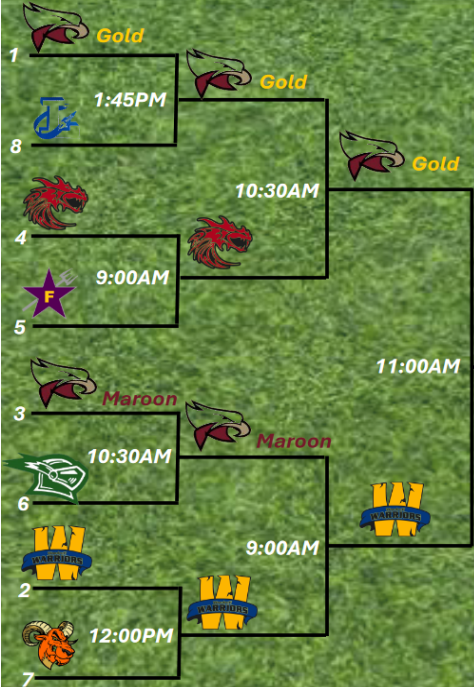

Round 1 Round 2

9U

WHERE TOMORROW'S STARS PLAY TODAY
JFLOCI PLAYOFF
CHAMPIONSHIP
 20 **7** 24
 CHILLICOTHE ILLINOIS NOVEMBER 2ND, 2024

Illinois Valley Central High School
 1300 W Sycamore St.
 Chillicothe, IL 61523